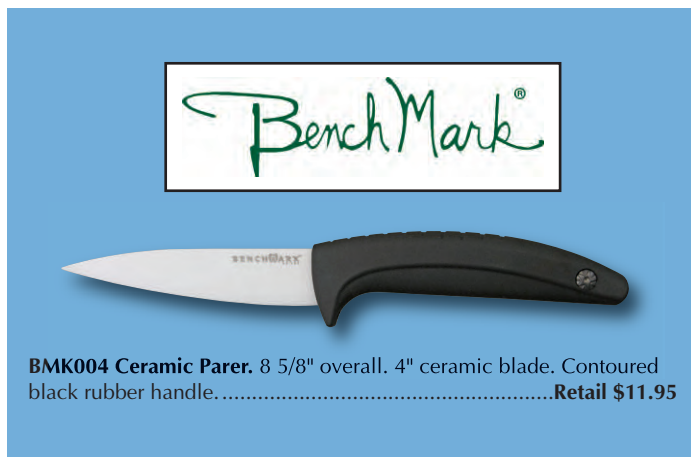

BR480C Fourteen Piece Kitchen Set. Includes 3" paring, 6 1/2" chef's, 8 1/2" carving, 4 1/2" boning, 6 3/4" serrated bread knife, game shears with 4" blades, carving fork with innovative pigtail design and 3" tines, 8" sharpening steel and six 3 1/4" steak knives. Knives and utensils are crafted from German X50CrMoV15 steel. Full tang. Durable black injection molded handles with metal inlaid Buckmark shield. Bamboo wood storage block with Browning Buckmark logo. ....**Retail $357.95**

BMK004 Ceramic Parer. 8 5/8" overall. 4" ceramic blade. Contoured black rubber handle. ....**Retail $11.95**

653