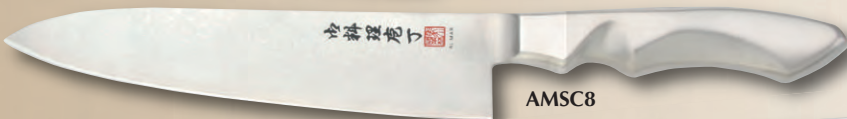

Ultra-Chef™ Series Kitchen Knives.

Blade is made of 33 individual layers of stainless steel - 16 layers per side plus the center layer of VG-10 Cobalt stainless steel and is hardened to a Rockwell of 60-62. Incredibly strong, yet lightweight. Cocobolo wood handles. Full tang.

- AMUC2 3" paring.....Retail $164.95
- AMUC4 4 3/4" chef's utility.....Retail $174.95
- AMUC5 5" Honesuki.....Retail $208.95
- AMUC6 6" chef's.....Retail $188.95
- AMUC7 7" chef's.....Retail $234.95
- AMUC8 8" chef's.....Retail $244.95
- AMUC9 9 1/2" Gyuto.....Retail $274.95

AMSC7

Chef Series Kitchen Knives. These knives have black pakkawood handles with stainless rivets. Laminated VG-2 stainless blades.

- AMC2 3" paring.....Retail $88.95
- AMC4 4" utility.....Retail $98.95
- AMC6 6" chef's.....Retail $108.95
- AMC8 8" chef's.....Retail $174.95

All Stainless Ultra Chef Kitchen Cutlery.

Modern in design and state-of-the-art in performance. One piece ergonomic, hollow, all stainless steel handle. Each blade is 33 layers of stainless steel with the center cutting layer made of VG-10 Cobalt stainless steel which is heat treated to a Rockwell C-scale hardness of 60-62. Strong and light in weight, each knife is hand sharpened to an incredible edge. Each knife is individually gift-boxed. Made in Japan.

- AMSC2 3" paring.....Retail $188.95
- AMSC4 4 3/4" utility.....Retail $198.95
- AMSC5 5" Honesuki.....Retail $264.95
- AMSC6 6" utility.....Retail $208.95
- AMSC7 7" Santoku.....Retail $298.95
- AMSC8 8" Gyuto.....Retail $308.95
- AMSC9 9 1/2" Gyuto.....Retail $328.95
- AMSCB 8" Bread.....Retail $198.95