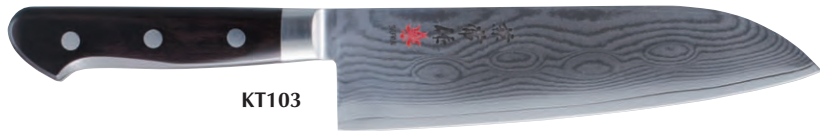

These knives feature a VG-10 33 layer Damascus steel blade. Full tang construction. Black wood handles.

KT101 Large Gyuto. 14 3/4" overall. 9 3/4" blade. ....Retail $225.95

KT102 Medium Gyuto. 13 1/8" overall. 8 3/8" blade. ....Retail $195.95

KT103 Santoku. 11 7/8" overall. 7 1/4" blade. ....Retail $181.95

KT104 Large Petty. 10 3/8" overall. 6 1/8" blade. ....Retail $126.95

KT103

Seki Traditional Damascus Series.

Knives feature 45 layer damascus steel blades with a Swedish Sandvik 19C27 stainless cutting core. Blades have been hammered by hand with a technique called "Tsuchime" to a beautiful finish that reduces drag when cutting, preventing foods from sticking to the blade. Traditional D-shaped Red Sandalwood handles with a black plywood bolster.

KT021 Petty. 10 5/8" overall. 6 1/4" blade. ....Retail $131.95

KT022 Santoku. 12 5/8" overall. 7 5/8" blade. ....Retail $178.95

KT023 Gyutou - Medium. 13 3/4" overall. 8 7/8" blade. ....Retail $184.95

KT024 Gyutou - Large. 15 1/4" overall. 10 1/8" blade. ....Retail $228.95

KT025 Sujihiki. 14 7/8" overall. 10" blade. ....Retail $206.95

KT026 Nakiri. 11 7/8" overall. 6 7/8" blade. ....Retail $178.95