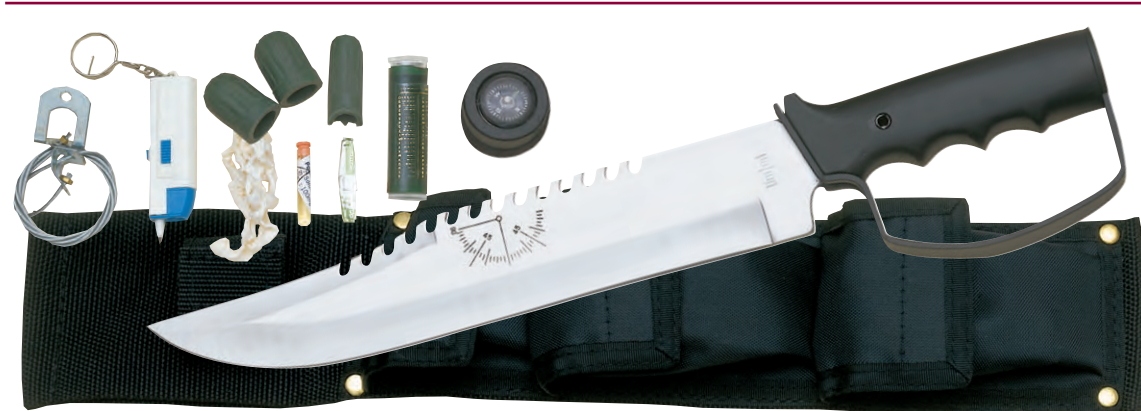

UC2685

UC2671 Night Stalkers Bowie.

16 3/4" overall. 12" black finish stainless sawback bowie blade. Blade is etched Night Stalkers Don't Quit - Marine Force Recon. Textured black rubber handle with Force Recon shield. Black finish stainless guard. Lanyard hole. Black nylon belt sheath. ....Retail $34.95