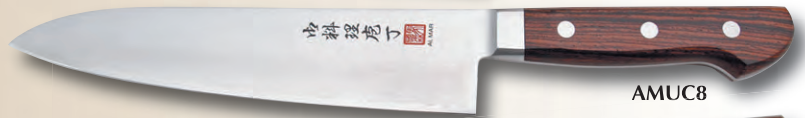

Ultra-Chef™ Series Kitchen Knives.

Blade is made of 33 individual layers of stainless steel - 16 layers per side plus the center layer of VG-10 Cobalt stainless steel and is hardened to a Rockwell of 60-62. Incredibly strong, yet lightweight. Cocobolo wood handles. Full tang.

- AMUC2 3" paring.....Retail $164.95
- AMUC4 4 3/4" chef's utility.....Retail $174.95
- AMUC5 5" Honesuki.....Retail $208.95
- AMUC6 6" chef's.....Retail $188.95
- AMUC7 7" chef's.....Retail $234.95
- AMUC8 8" chef's.....Retail $244.95
- AMUC9 9 1/2" Gyuto.....Retail $274.95

Chef Series Kitchen Knives. These knives have black pakkawood handles with stainless rivets. Laminated VG-2 stainless blades.

- AMC2 3" paring.....Retail $88.95
- AMC4 4" utility.....Retail $98.95
- AMC6 6" chef's.....Retail $108.95
- AMC8 8" chef's.....Retail $174.95

AMUC7

All Stainless Ultra Chef Kitchen Cutlery.

Modern in design and state-of-the-art in performance. One piece ergonomic, hollow, all stainless steel handle. Each blade is 33 layers of stainless steel with the center cutting layer made of VG-10 Cobalt stainless steel which is heat treated to a Rockwell C-scale hardness of 60-62. Strong and light in weight, each knife is hand sharpened to an incredible edge. Each knife is individually gift-boxed. Made in Japan.

- AMSC2 3" paring.....Retail $188.95
- AMSC4 4 3/4" utility.....Retail $198.95
- AMSC5 5" Honesuki.....Retail $264.95
- AMSC6 6" utility.....Retail $208.95
- AMSC7 7" Santoku.....Retail $298.95
- AMSC8 8" Gyuto.....Retail $308.95
- AMSC9 9 1/2" Gyuto.....Retail $328.95
- AMSCB 8" Bread.....Retail $198.95