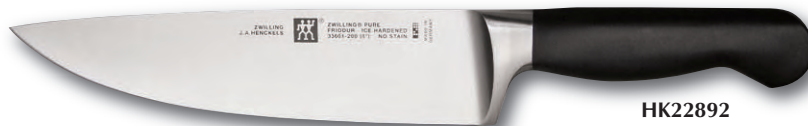

ZWILLING® Pure Series

**ZWILLING
J.A.HENCKELS**

Knives are made using the SIGMAFORGE® improved forging process, from a single piece of ZWILLING special formula, high carbon, stainless. FRIODUR® ice-hardened blade starts sharper and stays sharper longer. Superior durability. Unique wedge shaped blade geometry for optimal stability and easy cutting. Seamless black polypropylene handle offers a firm, comfortable grip. Curved stainless bolster guard. Boxed with hanging tab. Made in Germany.

- HK22884 4" paring.....Retail $64.95
- HK22886 5" serrated utility.....Retail $79.95
- HK22892 8" chef's.....Retail $129.95
- HK25983 7" hollow edge Santoku.....Retail $129.95
- HK27760 5 1/2" hollow edge Santoku.....Retail $104.95
- HK27865 3" paring.....Retail $54.95
- HK27872 5 1/2" boning.....Retail $89.95

HK22892

HK29506 ZWILLING® Pure Series Nine Piece Block Set.
Includes 4" paring, 5" serrated utility, 5" hollow edge santoku, 6" utility, 8" bread, 8" chef's, all-purpose kitchen shears with screw cap opener, sharpening steel and natural color bamboo storage block. ....Retail $524.95