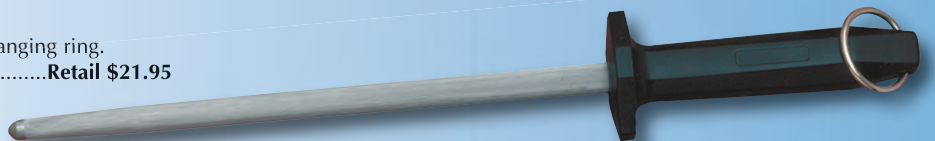

MU5100 5100 Series Seven Piece Kitchen Set.
Forged high carbon stainless construction. Full tang. Riveted black polypropylene handles. Includes: 4" paring, 6" serrated utility, 8" serrated bread, 8" chef's, kitchen shears and 10" sharpening steel. Solid oak slant block. ....Retail $209.95

MU3303 Professional Series Steel.
10" sharpening steel with black hygienic handle. Hanging ring.
.....Retail $21.95