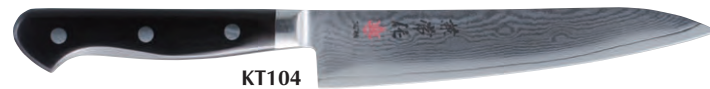

KT104

Seki Traditional Damascus Series.

Knives feature 45 layer damascus steel blades with a Swedish Sandvik 19C27 stainless cutting core. Blades have been hammered by hand with a technique called "Tsuchime" to a beautiful finish that reduces drag when cutting, preventing foods from sticking to the blade. Traditional D-shaped Red Sandalwood handles with a black plywood bolster.

KT021 Petty. 10 5/8" overall. 6 1/4" blade. ....Retail $131.95

KT022 Santoku. 12 5/8" overall. 7 5/8" blade. ....Retail $178.95

KT023 Gyutou - Medium. 13 3/4" overall. 8 7/8" blade. ....Retail $184.95

KT024 Gyutou - Large. 15 1/4" overall. 10 1/8" blade. ....Retail $228.95

KT025 Sujihiki. 14 7/8" overall. 10" blade. ....Retail $206.95

KT026 Nakiri. 11 7/8" overall. 6 7/8" blade. ....Retail $178.95