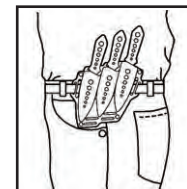

sheath shown on belt